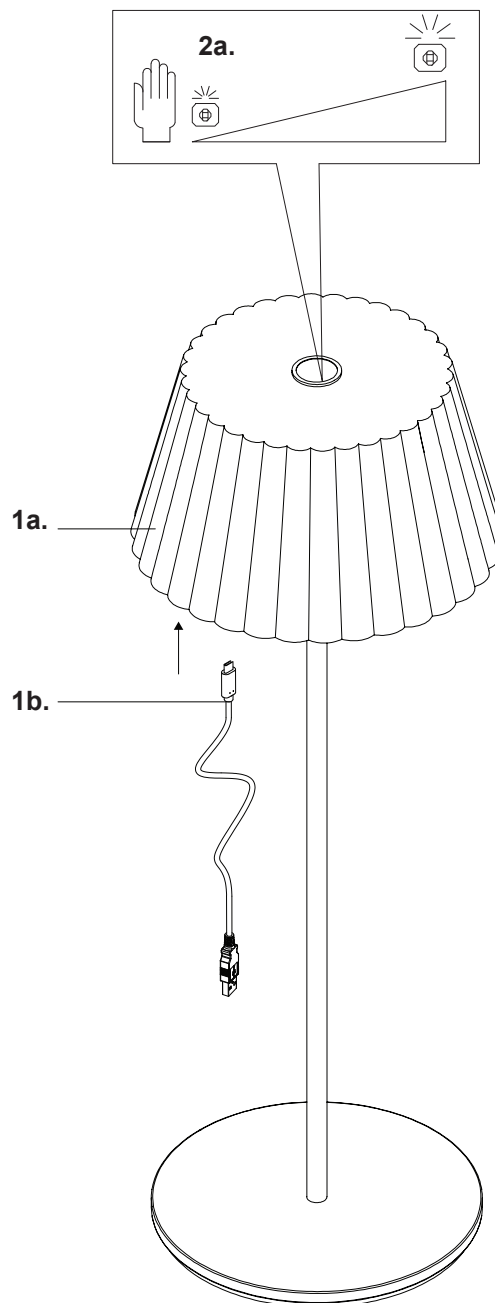

LED Table Lamp

TL65614
INSTALLATION SHEET

START FROM HERE

- Prepare everything in a clear area.
- Wear gloves at all times during this installation.
- Read instructions carefully before you start assembly.
- Keep this instruction sheet for future reference.

Technical Support: 1-855-855-8926

Please Note:

- This Kuzco LED fixture comes with pre-wired LED module(s)
- Unless instructed, Do Not touch any part of the LED module(s) as any unnecessary contact with the module could cause permanent damage
- Touch Dimmer
- Please refer to the local regulation regarding proper disposal of batteries

1. Remove the fixture from it's original packaging
2. Use hand to activate dimmer. Touch and hold to dim, touch to turn on/off (2a)
3. Remove USB cover
4. For charging: Insert Type-C charger (1b) to fixture (1a)
 - **Charge Time:** 4 hours (Full Charge)
 - **Work Time:** 5 Hours (Max Output)
5. Close USB cover